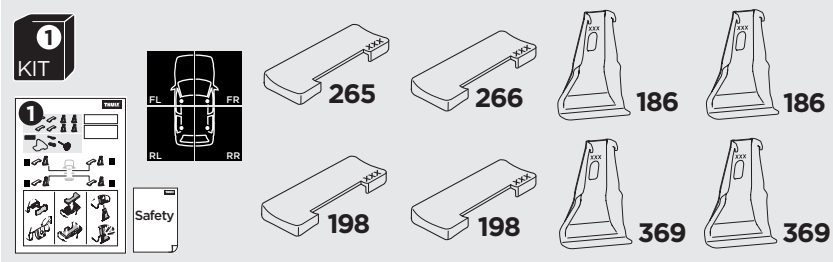

1

Kit 145082

TOYOTA Camry, 4-dr Sedan, 18-24

ISO 11154-E

THULE WingBar Evo	THULE WingBar Edge	THULE WingBar	THULE SquareBar Evo	Evo X (scale)	Edge X (scale)
TOYOTA Camry, 4-dr Sedan, 18-24				39,5	R

THULE ProBar Evo	THULE SlideBar Evo	X (mm/inch)		
TOYOTA Camry, 4-dr Sedan, 18-24		1046 mm / 41 1/8"		

THULE WingBar Evo	THULE WingBar Edge	THULE WingBar	THULE SquareBar Evo	Evo Y (scale)	Edge Y (scale)
TOYOTA Camry, 4-dr Sedan, 18-24				37	E

THULE ProBar Evo	THULE SlideBar Evo	Y (mm/inch)		
TOYOTA Camry, 4-dr Sedan, 18-24		1021 mm / 40 1/4"		

	W (mm/inch)	Z (mm/inch)
TOYOTA Camry, 4-dr Sedan, 18-24	775 mm / 30 1/2"	200 mm / 7 7/8"