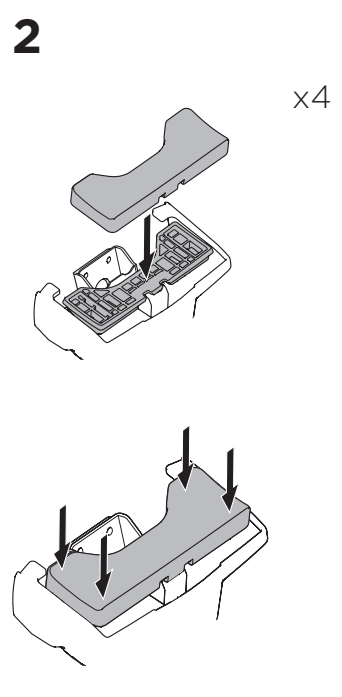

1

Kit 145082

TOYOTA Camry, 4-dr Sedan, 18-24

ISO 11154-E

THULE WingBar Evo	THULE WingBar Edge	THULE WingBar	THULE SquareBar Evo	Evo X (scale)	Edge X (scale)
TOYOTA Camry, 4-dr Sedan, 18-24				39,5	R

THULE ProBar Evo	THULE SlideBar Evo	X (mm/inch)		
TOYOTA Camry, 4-dr Sedan, 18-24		1046 mm / 41 1/8"		

THULE WingBar Evo	THULE WingBar Edge	THULE WingBar	THULE SquareBar Evo	Evo Y (scale)	Edge Y (scale)
TOYOTA Camry, 4-dr Sedan, 18-24				37	E

THULE ProBar Evo	THULE SlideBar Evo	Y (mm/inch)		
TOYOTA Camry, 4-dr Sedan, 18-24		1021 mm / 40 1/4"		

	W (mm/inch)	Z (mm/inch)
TOYOTA Camry, 4-dr Sedan, 18-24	775 mm / 30 1/2"	200 mm / 7 7/8"