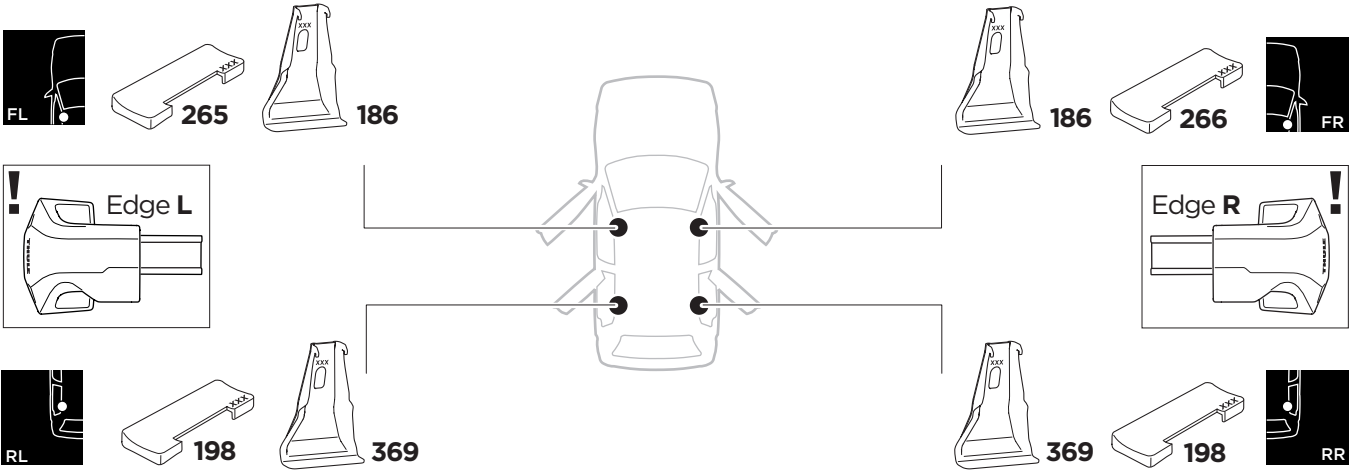

1

Kit 145082

TOYOTA Camry, 4-dr Sedan, 18-24

ISO 11154-E

THULE WingBar Evo	THULE WingBar Edge	THULE WingBar	THULE SquareBar Evo	Evo X (scale)	Edge X (scale)
TOYOTA Camry, 4-dr Sedan, 18-24				39,5	R

THULE ProBar Evo	THULE SlideBar Evo	X (mm/inch)		
TOYOTA Camry, 4-dr Sedan, 18-24		1046 mm / 41 1/8"		

THULE WingBar Evo	THULE WingBar Edge	THULE WingBar	THULE SquareBar Evo	Evo Y (scale)	Edge Y (scale)
TOYOTA Camry, 4-dr Sedan, 18-24				37	E

THULE ProBar Evo	THULE SlideBar Evo	Y (mm/inch)		
TOYOTA Camry, 4-dr Sedan, 18-24		1021 mm / 40 1/4"		

	W (mm/inch)	Z (mm/inch)
TOYOTA Camry, 4-dr Sedan, 18-24	775 mm / 30 1/2"	200 mm / 7 7/8"