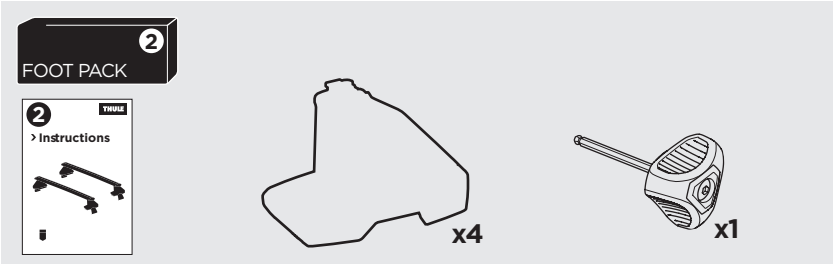

1

Kit 145082

TOYOTA Camry, 4-dr Sedan, 18-24

ISO 11154-E

THULE WingBar Evo	THULE WingBar Edge	THULE WingBar	THULE SquareBar Evo	Evo X (scale)	Edge X (scale)
TOYOTA Camry, 4-dr Sedan, 18-24				39,5	R

THULE ProBar Evo	THULE SlideBar Evo	X (mm/inch)		
TOYOTA Camry, 4-dr Sedan, 18-24		1046 mm / 41 1/8"		

THULE WingBar Evo	THULE WingBar Edge	THULE WingBar	THULE SquareBar Evo	Evo Y (scale)	Edge Y (scale)
TOYOTA Camry, 4-dr Sedan, 18-24				37	E

THULE ProBar Evo	THULE SlideBar Evo	Y (mm/inch)		
TOYOTA Camry, 4-dr Sedan, 18-24		1021 mm / 40 1/4"		

	W (mm/inch)	Z (mm/inch)
TOYOTA Camry, 4-dr Sedan, 18-24	775 mm / 30 1/2"	200 mm / 7 7/8"